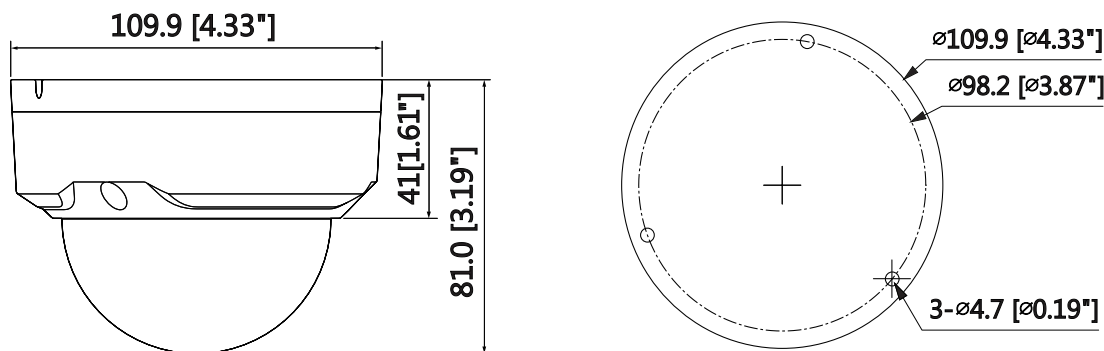

* Some development may be required in specific user cases to support some of these protocols in the field as they mature over time.

Network WDR 1080P IR Rugged Mini Dome Camera

RECOMMENDED ACCESSORIES

| SYSTEM COMPATIBILITY | | MOUNTS AND ACCESSORIES | |
|----------------------|---|------------------------|---|
| HEN*4 | 8/16/32/64-channel Performance Series 4K NVRs (H.264 and H.265) | HQA-PK** |  Pendant Mount Cap |
| HEN*3 | 4/8/16/32-channel Performance Series 4K NVRs (H.264 and H.265) | HQA-CBE** |  Ceiling Mount Extend Bracket for HQA-CB |
| HEN*2 | 4/8/16-channel Performance Series NVRs (H.264) | HQA-CB** |  Ceiling Mount Bracket for Pendant Mount Cap |
| HRHT4* | 4/8/16-channel 4 MP HQA/IP/CVBS Hybrid DVRs (H.264) | | |

ORDERING

| | |
|----------|--|
| H4W2PER3 | Network WDR 1080P IR Rugged Mini Dome Camera, 1/2.8" CMOS, 2.8mm Fixed, 24 IR LEDs, PoE, IP66, H.265/H.264/Smart Codec |
|----------|--|

DIMENSIONS

For more information
www.honeywellvideo.com